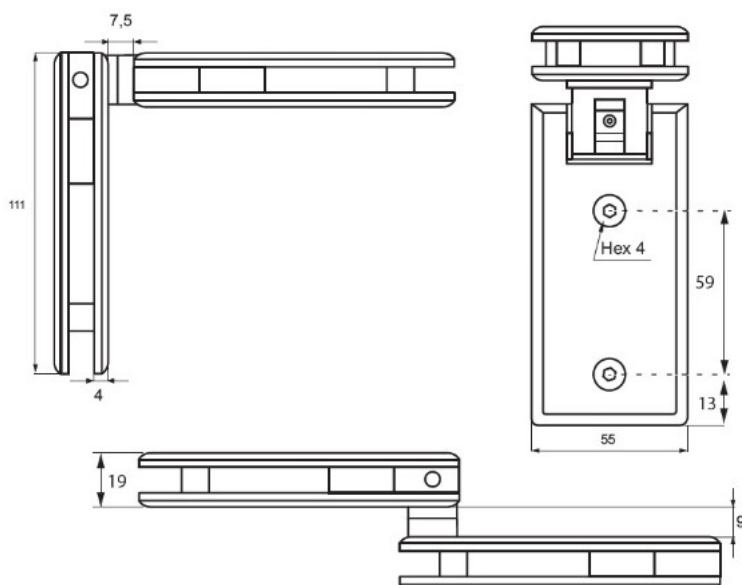

## Description:

Shower Hinge "Linz", 90DG, CPL, Glass/Glass, 6-10mm Glass Thickness, W/15DG Angle Adjustment Function & 15DG Return, Function, Brass Material, Rectangular Shape W/Chamfered, Edges

## Item number:

15.26.738-0

| Units | Box | Carton | HS Code    | Barcode  |
|-------|-----|--------|------------|--|
| Pcs.  | 1   | 10     | 8302100090 |  |
|       |     |        |            | 5704866505215  |